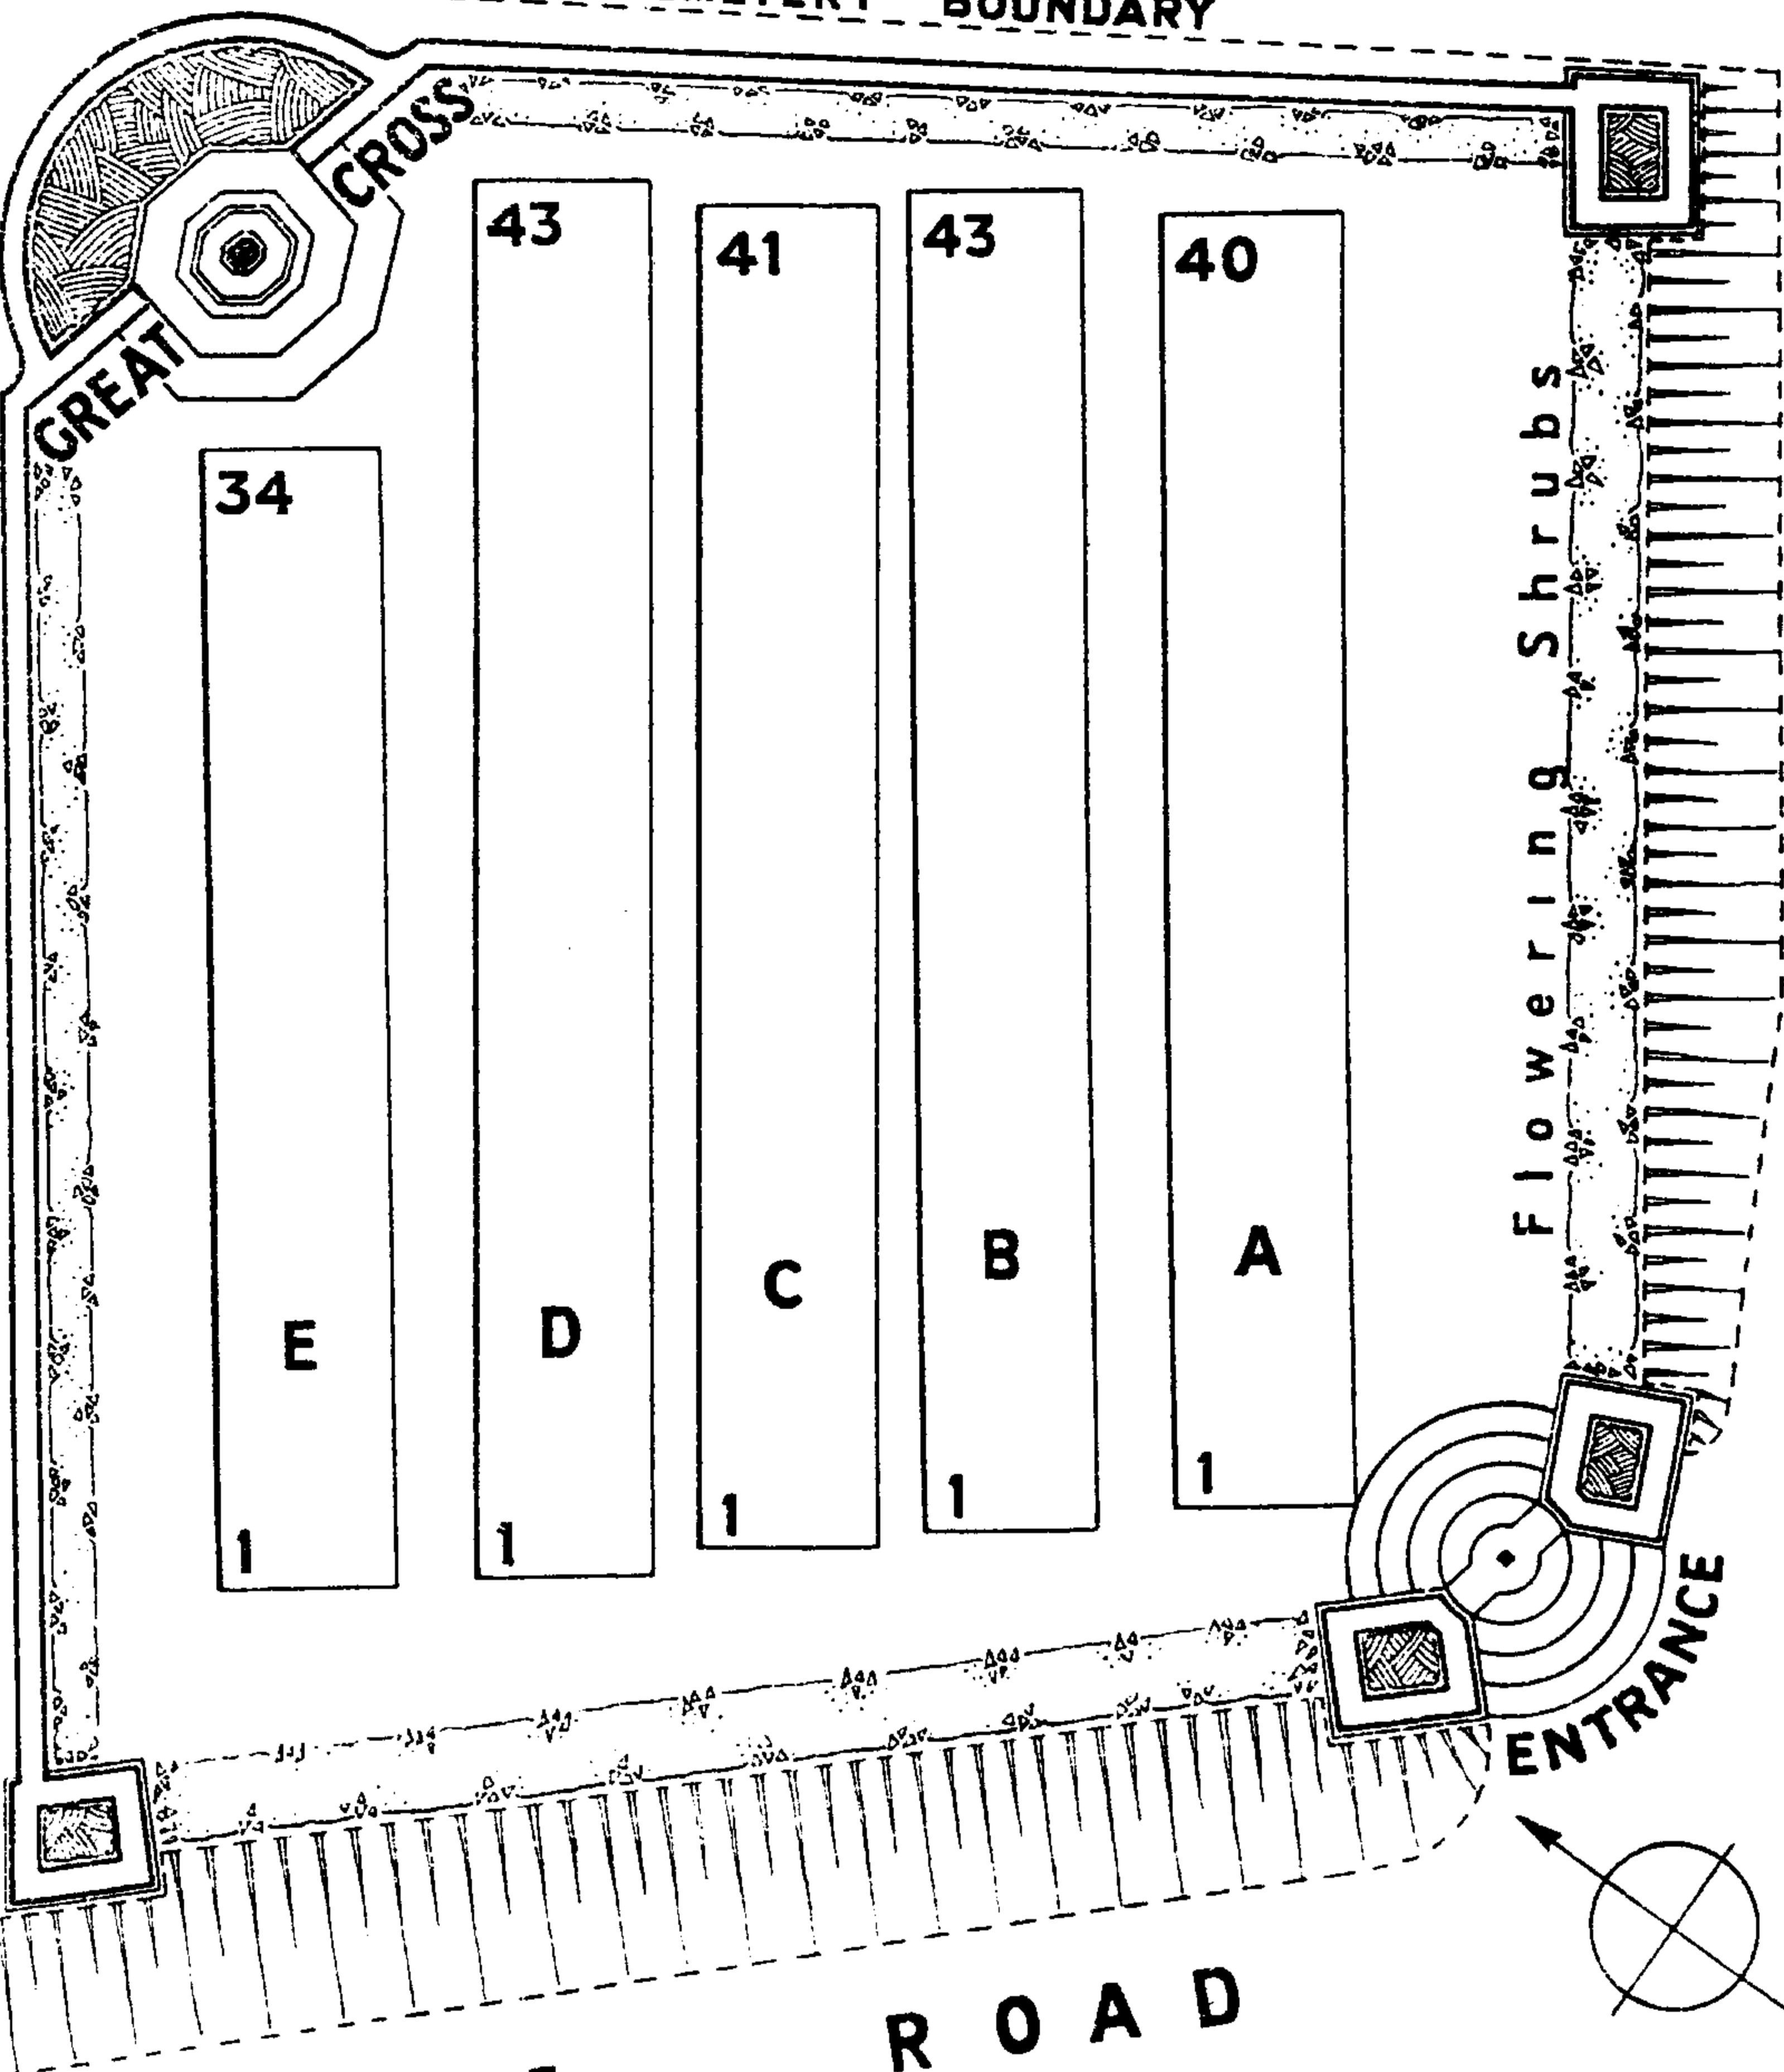

CEMETERY BOUNDARY

IWUY STA. 3/4 MILE

AVESNES-LE-SEC
→ 3 MILES

R O A D

R O A D

ENTRANCE

10 0 10 20 30 40 50
SCALE OF FEET

NIAGARA CEMETERY, IWUY.